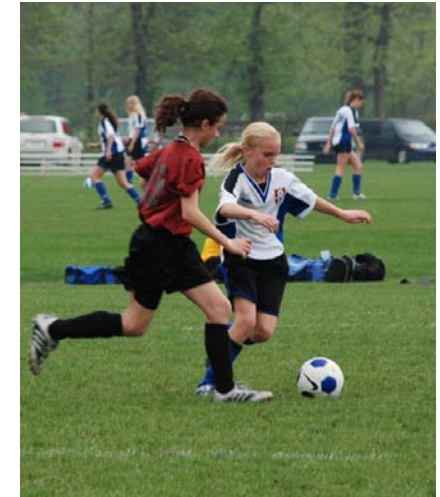

Cumberland Park

10580 Cumberland Road
Fishers, Indiana 46038